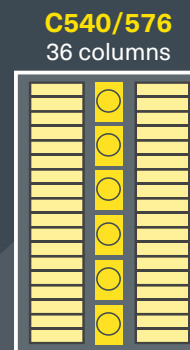

Chick Master Setters - Classic

Setter	Height	Depth	Width
C360	3.03m (9'11")	4.47m (14'8")	3.79m (12'6")
C540	3.03m (9'11")	6.6m (21'8")	3.79m (12'6")
C576	3.03m (9'11")	6.6m (21'8")	3.79m (12'6")
C768	3.03m (9'11")	8.74m (28'8")	3.79m (12'6")

Setter	Egg Flat	C360 24 Columns	C540 36 Columns	C576 36 Columns	C768 48 Columns
Chicken					
15 Tier	54	58,320	87,480	N/A	N/A
	165	59,400	89,100	N/A	N/A
16 Tier	54	N/A	N/A	93,312	124,416
	165	N/A	N/A	95,040	126,720
Turkey/Duck		C336T	C504T		C672T
14 Tier	46	46,368	69,552		92,736
	120	40,320	60,480		80,640

Chick Master Hatchers - CVH

Setter	Height	Depth	Width
CVH60	2.54m (8'4")	1.79m (5'10")	2.5m (8'3")
CVH64	2.54m (8'4")	1.79m (5'10")	2.5m (8'3")
CVH90	2.54m (8'4")	1.79m (5'10")	3.39m (11'1")
CVH96	2.54m (8'4")	1.79m (5'10")	3.39m (11'1")