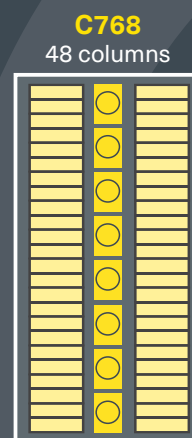

Chick Master Setters - Classic

Setter	Height	Depth	Width
C360	3.03m (9'11")	4.47m (14'8")	3.79m (12'6")
C540	3.03m (9'11")	6.6m (21'8")	3.79m (12'6")
C576	3.03m (9'11")	6.6m (21'8")	3.79m (12'6")
C768	3.03m (9'11")	8.74m (28'8")	3.79m (12'6")

Setter	Egg Flat	C360 24 Columns	C540 36 Columns	C576 36 Columns	C768 48 Columns
Chicken					
15 Tier	54	58,320	87,480	N/A	N/A
	165	59,400	89,100	N/A	N/A
16 Tier	54	N/A	N/A	93,312	124,416
	165	N/A	N/A	95,040	126,720
Turkey/Duck		C336T	C504T		C672T
14 Tier	46	46,368	69,552		92,736
	120	40,320	60,480		80,640

Chick Master Hatchers - CVH

Setter	Height	Depth	Width
CVH60	2.54m (8'4")	1.79m (5'10")	2.5m (8'3")
CVH64	2.54m (8'4")	1.79m (5'10")	2.5m (8'3")
CVH90	2.54m (8'4")	1.79m (5'10")	3.39m (11'1")
CVH96	2.54m (8'4")	1.79m (5'10")	3.39m (11'1")