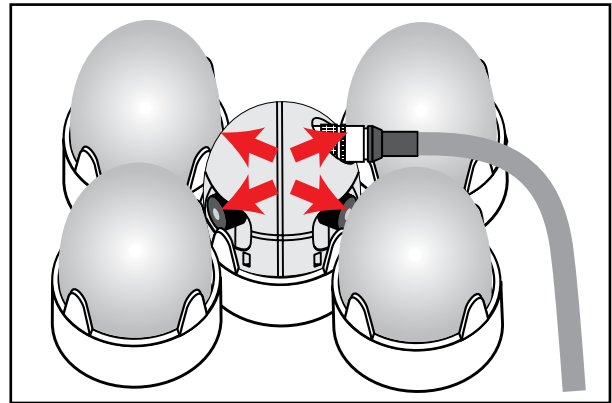

Jamesway's Pilot System is a sensor system that accurately and consistently monitors the temperature of eggs in an incubator. Pilot allows the incubator to adjust the air temperature ensuring an eggshell temperature setpoint is maintained, keeping the embryo at the optimal temperature for growth and development.

MEASUREMENT

The four sensors of each Pilot System measure and report the temperature of the adjacent eggs. The sensors are designed and tuned in such a way that measurements referring to infertile or early dead eggs are excluded.

CALCULATION

The system automatically averages the readings per Pilot System and across Pilot Systems.

TEMPERATURE ADJUSTMENT

Every 15 minutes, the incubator control system uses the eggshell temperature averages to automatically adjust the temperature inside the incubator.

DISPLAY

The average egg temperature is displayed on the incubator's control panel.

Jamesway Incubator Company,
30 High Ridge Court, Cambridge,
Ontario, Canada
519-624-4646
Sales@jamesway.com

Check our website for more information
on Jamesway products and services:
www.jamesway.com
Order Parts Directly from our Online
Parts Store: www.jameswayparts.com